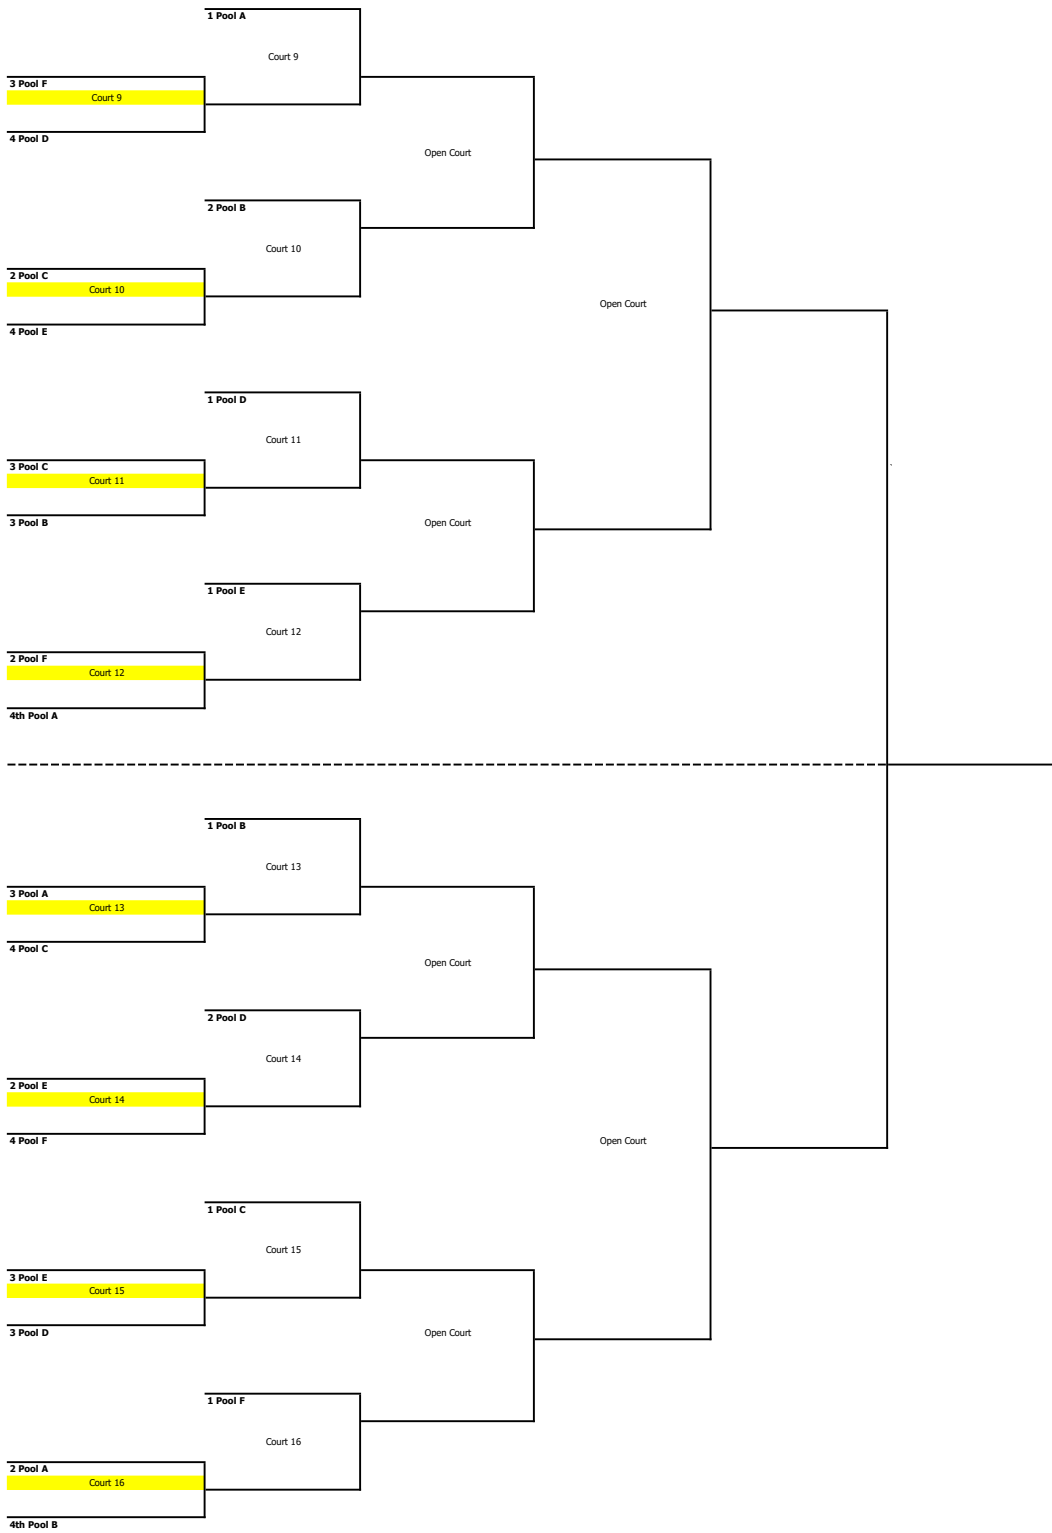

Men's A Playoff Schedule

Round 1   Round 2   Quarters   Semis   Finals
1 game to 30 (no Cap)   1 game to 30 (no Cap)   Match (21/21/15 - no cap)   Match (21/21/15 - no cap)   Match (21/21/15 - no cap)