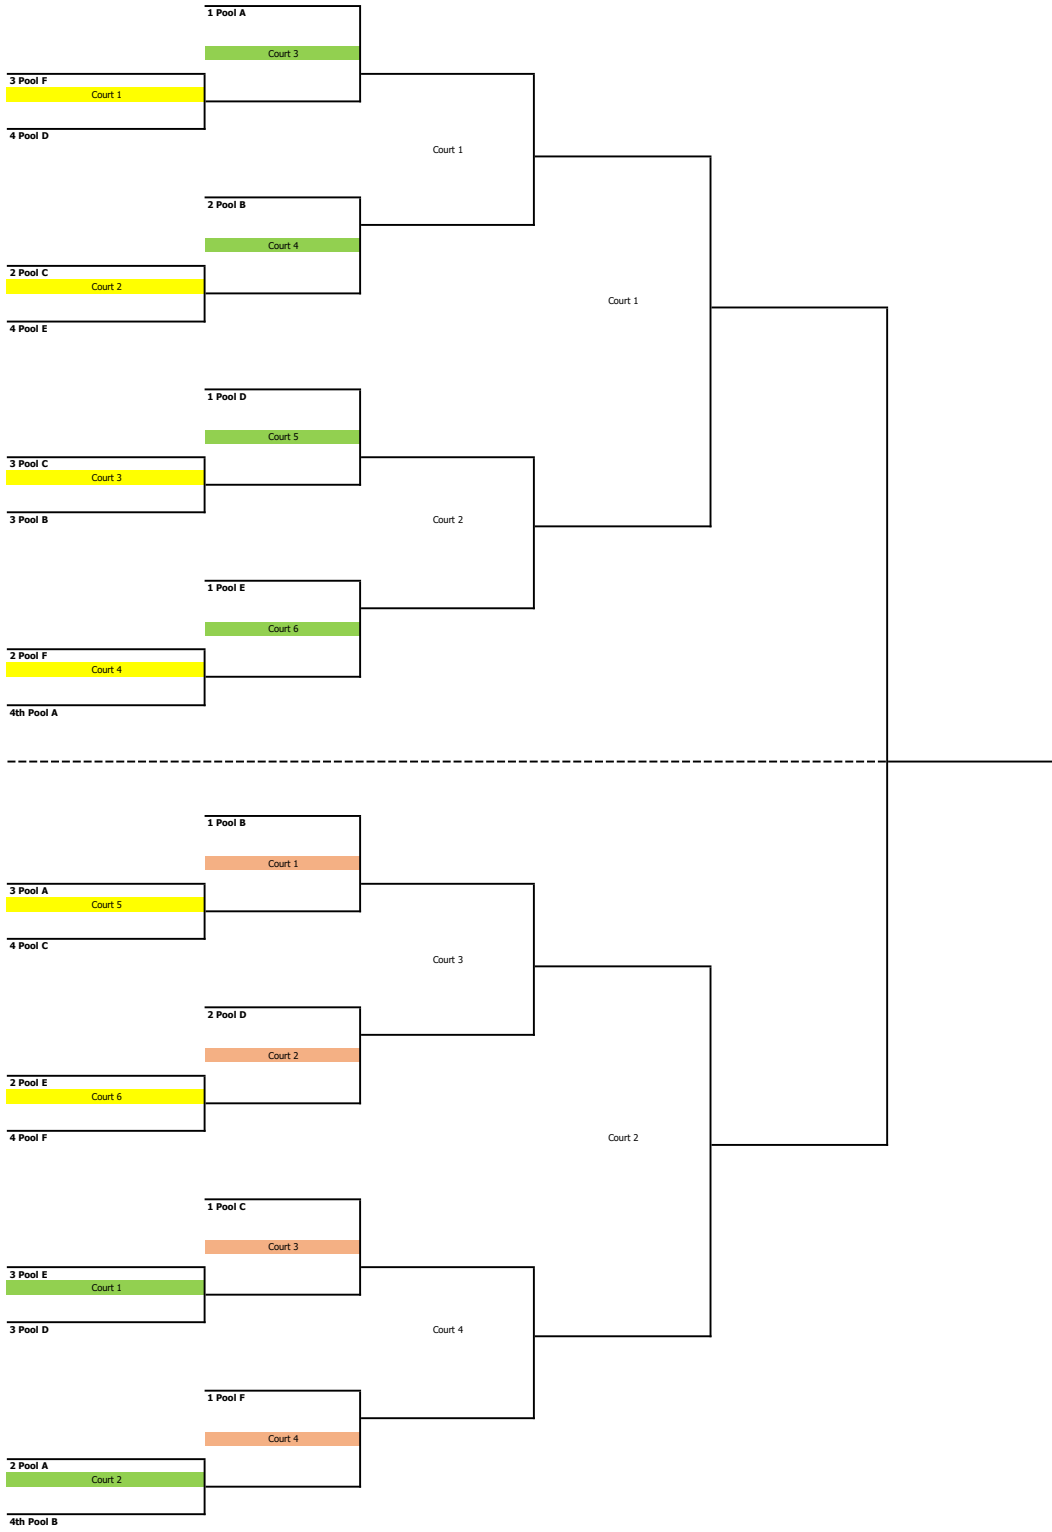

Women's Playoff Schedule

Round 1   Round 2   Quarters   Semis   Finals
1 game to 30 (no Cap)   1 game to 30 (no Cap)   Match (21/21/15 - no cap)   Match (21/21/15 - no cap)   Match (21/21/15 - no cap)